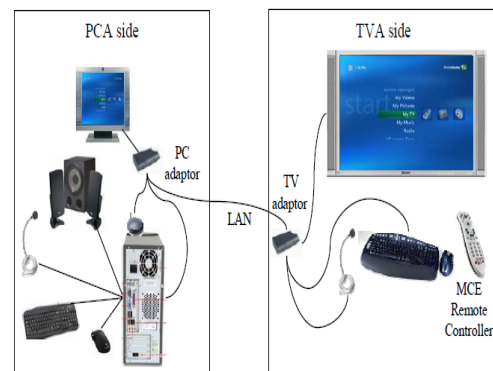

DESCRIPTION: Wireless Display Mini Box (RX Box)–TV Adapter (TVA)

Approved Signatures	鉅景科技 股份有限公司
	Contact Person:

1. INTRODUCTION

Wireless Display Mini Box will enable a simple and easy connection between any PC and TV. It offers users a cable-free option to get pictures, videos and other media onto televisions from PCs. Your home television will become a virtual PC, which can browse the web, access internet, stream videos, play games, and enjoy photos, even use Facebook, MSN, Skype and much more. WiDi Box supports high definition media playback capabilities with capture function – The video of PC side is copied by wireless through our product and the video is displayed by HDMI on TV side. You can play the high definition 1080p video on HDTV at anyway you like. The WiDi Box is a pair of two boxes, TX Box and RX Box, and they would provide the best performance for your TV. A TX Box is connected to PC, so called PC Adapter (PCA). A RX Box is connected to TV, so called TV Adapter (TVA).

2. FEATURE

- All standard VGA resolutions from 640x480 to 1920x1080 at 60Hz

New popular wide screen formats

- 1440x900
- 1400x1050
- 1680x1050
- 1360x768

Input and Output frame rate

- 640x480~800x600 @ 30fps
- 1024x768 @ 30fps
- 1280x1024~1680x1050 @ 30fps
- 1920x1080 @ 25fps

- Video resolution, input and output
- Audio : Stereo L/R
- Plug and Play installation
- Auto discovery, setup, and connect
- Adjustable network bandwidth
- Supports lock to the PC Adapter (PCA)
- Supports OSD on TV, show list of PCAs, allow selections of PCA to connect with TV Adapter (TVA)